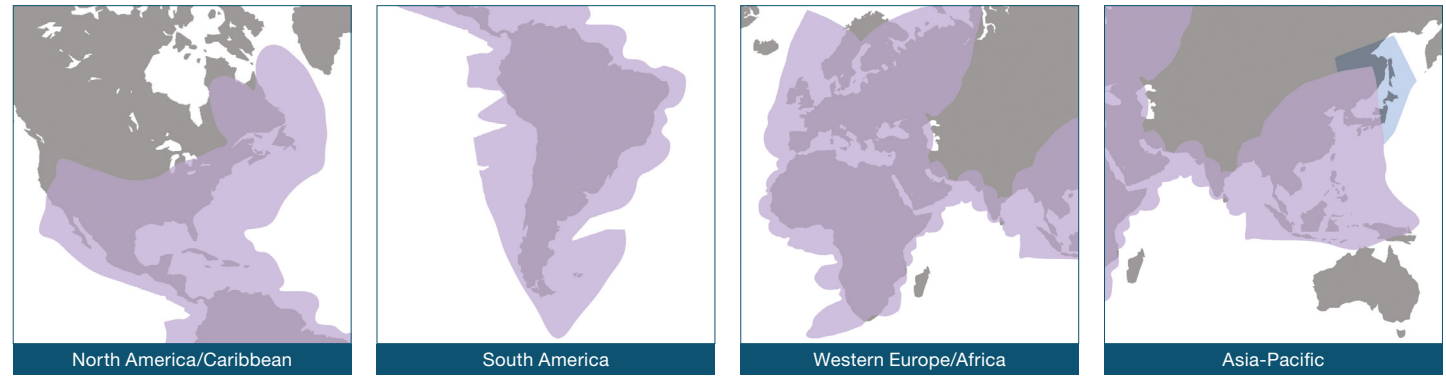

KVH AgilePlans® Regional Plan Rate Sheet

Effective 1 June 2020

AgilePlans Regional offers a comprehensive solution that includes high-speed connectivity with unlimited email and texting via the mini-VSAT BroadbandSM HTS network and KVH's award-winning, ultra-compact terminals. With AgilePlans Regional you will benefit from no overage charges, zero maintenance costs, free standard installation, advanced cybersecurity protection and training, and global technical support – all provided to your fleet with no ownership expenses or costly upfront capital investment. AgilePlans Regional airtime plans are designed to offer the flexibility your fleet requires.

Coverage Regions*

*The coverage maps for the AgilePlans Regional service are for illustrative purposes only and your actual reception of service near the edges of the coverage area may vary.

AgilePlans Regional General Terms