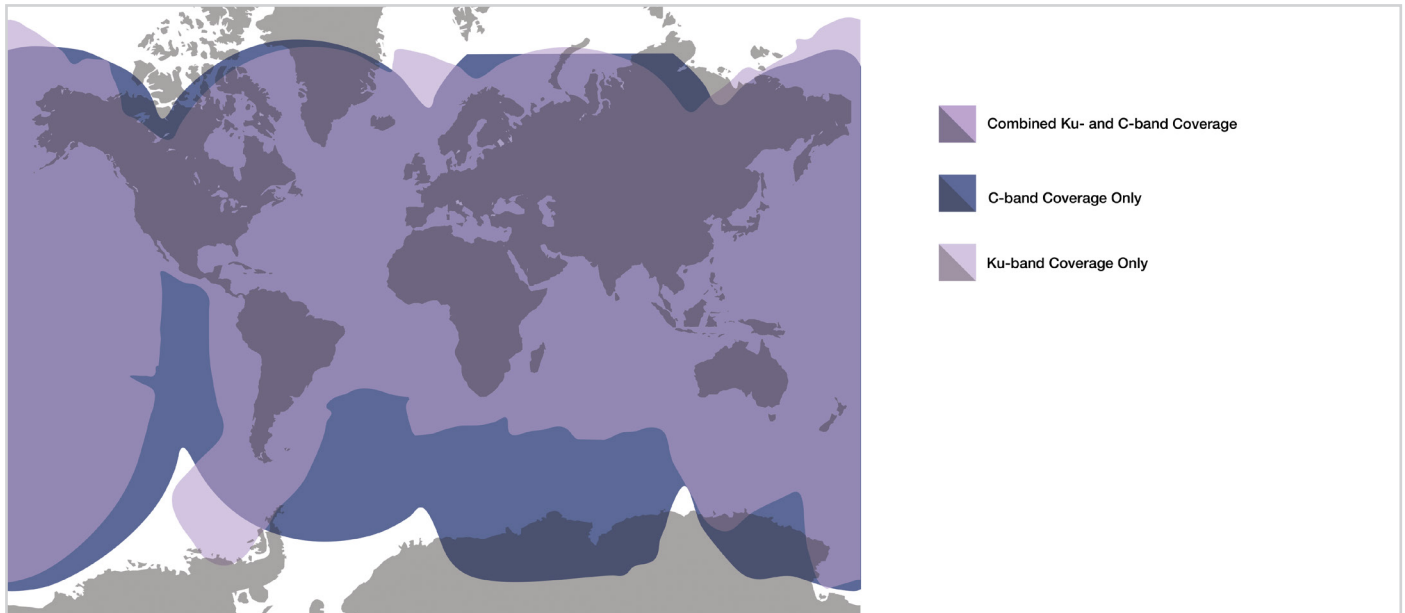

KVH AgilePlans® Global Plan Rate Sheet

mini-VSAT Broadband_{sm} HTS Network

TracPhone V7_{HTS} (Ku-band) & TracPhone V11_{HTS} (Ku/C-band)

AgilePlans Global General Terms

- All prices are in USD and do not include any taxes or fees that may apply.
- mini-VSAT Broadband published data rates are rate plan maximums and may vary in different regions and under different conditions. Service reception may be affected by environmental or operational conditions and its uninterrupted availability is not guaranteed.
- All services and plans are subject to the KVH Master Services Agreement.
- KVH Authorized Installation Plan is required. A $500 one-time fee applies.
- Subscription period is month-to-month and automatically renews on a monthly basis.
- Plan changes may be made at any time. A $100 fee applies for each downward plan change, except during the first 90 days of the service to allow subscriber to determine the plan most appropriate for their usage needs.
- Service suspension is permitted. See "[Airtime Rate Plan Change/Suspension Policies – HTS-series](http://www.kvh.com/mvbcustomercenter)" at www.kvh.com/mvbcustomercenter.
- KVH offers first voice line at no charge and second voice line at $30/month. KVH-assigned voice line phone numbers for either line are provided at no charge. User-specified voice line phone numbers for either line are $30/month.
- Virtual local phone numbers can be added for a monthly fee of $30 per number (5 max. per voice line) where available and are subject to in-country regulations. The list of available area/city codes worldwide can be found at www.kvh.com/mvbcustomercenter.
- Outgoing calls and faxes are subject to long distance charges. See details on the "[KVH AgilePlans Global & Regional – Enhanced Voice Service Long Distance Rate Sheet](http://www.kvh.com/support/agileplans-resources)" at www.kvh.com/support/agileplans-resources.
- Global Static IP Service is available for $29/month per IP address. Visit www.kvh.com/staticip for details. Setup fee applies.

kvh.com/agileplans

KVH Industries A/S
EMEA Headquarters
Kokkedal, Denmark
Tel: +45.45.160.180 Fax: +45.45.160.181
Email: info@emea.kvh.com

KVH Industries, Inc.
World Headquarters
Middletown, RI U.S.A.
Tel: +1.401.847.3327 Fax: +1.401.849.0045
Email: info@kvh.com

KVH Industries Pte Ltd.
Asia-Pacific Headquarters
Singapore
Tel: +65.6513.0290 Fax: +65.6472.3469
Email: info@apac.kvh.com

Subject to change without notice

©2018-2021 KVH Industries, Inc.

AgilePlans, KVH, TracPhone, and the unique light-colored dome with dark contrasting baseplate are registered trademarks of KVH Industries, Inc.
mini-VSAT Broadband is a service mark of KVH Industries, Inc.

All other trademarks are property of their respective owners.