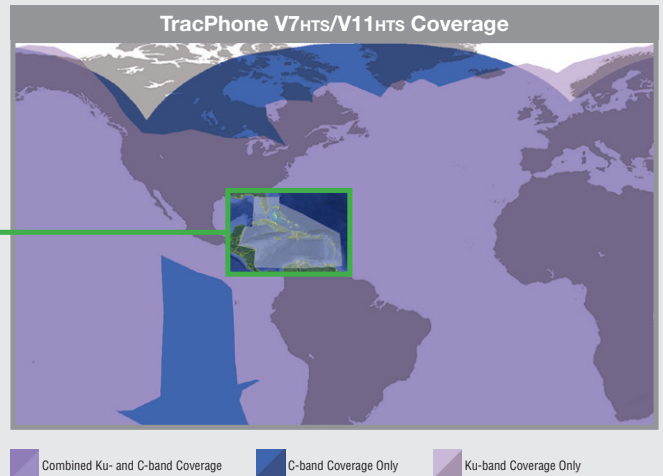

- Streaming popular HD movies, TV content, and music
- Real-time communications and entertainment
- Social media
- Email and messaging
- Web browsing

KVH Elite is brought to you with the award-winning KVH TracPhone® V7HTS and V11HTS systems and the mini-VSAT Broadband™ HTS network

Simply choose an on-demand KVH Elite Weekly or KVH Elite Monthly package for those times you need it. And when you aren't enjoying KVH Elite, you can take full advantage of KVH's outstanding global HTS service and flexible airtime plans wherever your adventures take you, all with the same antenna.

KVH Elite offers complete Caribbean coverage (including Florida and the eastern Caribbean) with Mediterranean coverage expected to follow in 2020.

KVH Elite – Elite Service Where You Need It

KVH Elite plan will be available in this region:

kvh.com/elite

KVH Elite Caribbean coverage includes Florida and eastern Caribbean islands

And when you aren't in the KVH Elite region, you still enjoy:

- The benefits of KVH's global mini-VSAT Broadband HTS network
- 272 million square km (105 million square miles) of Ku-band coverage
- Global connections and unmatched speed as fast as 20 Mbps/3 Mbps (down/up)