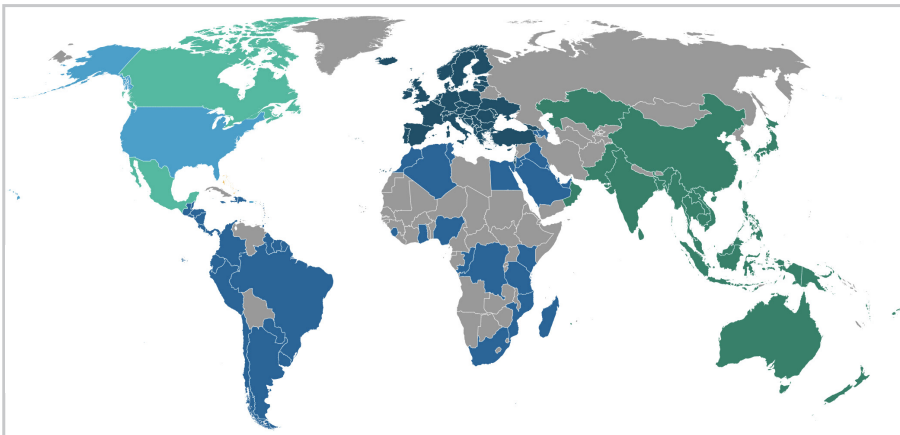

Explore where TracNet Coastal keeps you connected: kvh.com/coastalzones

Zone 1	USA Choose a service from \$1.00 per GB
Zone 2	Europe Choose a service from \$2.00 per GB
Zone 3	Canada, Mexico Choose a service from \$3.00 per GB
Zone 4	APAC Choose a service from \$3.75 per GB
Zone 5	Global Choose a service from \$10.00 per GB
Zone 6	Bahamas Coming Q1 2025