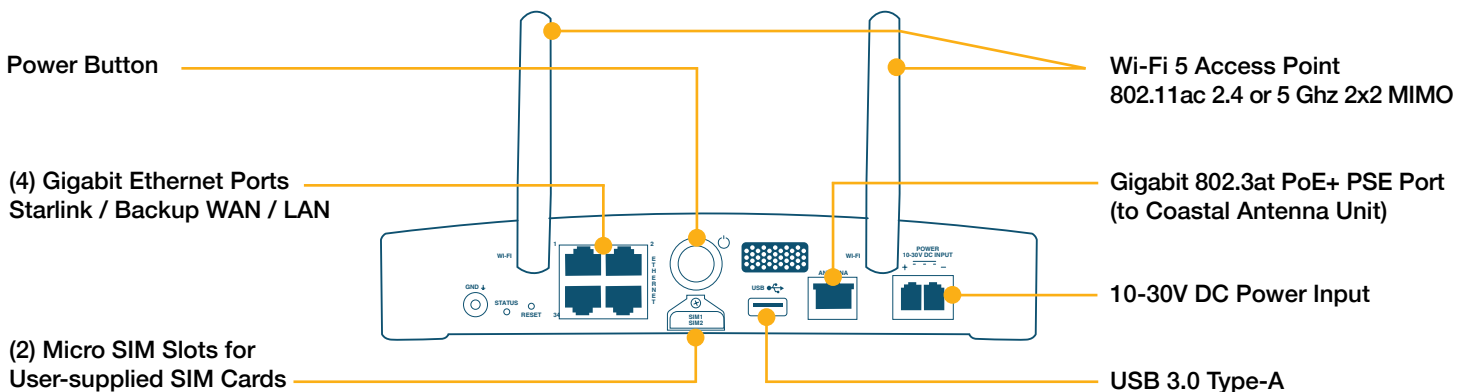

TracNet™ Coastal

Significant Upgrades Delivering Superior Performance

The cellular technology at the heart of the TracNet Coastal and the TracNet H-series offers dramatic performance improvements over KVH’s earlier, award-winning TracPhone® LTE-1 and LTE-1 Global cellular systems, including more than a 10x download improvement and a 12x upload improvement over LTE-1.

Dramatic Antenna Unit Performance Enhancements

Specifications	TracNet Coastal Cellular Radio	LTE-1 Global Cellular Radio
Frequency range	600 - 6000 MHz	700 - 2700 MHz
# of 3G Cellular Bands supported	8	6
# of 4G Cellular Bands supported	31	14
# of 5G (sub-6-GHz) Cellular Bands supported	19	0
Cellular Band total	58	24
# of Cellular Bands that can be used simultaneously	5	2
# of antennas used	4	2
Maximum data rate (limited by ethernet interface) (DL/UL)	1000/600 Mbps	100/50 Mbps

High-performance TracNet Coastal Pro Below Deck Unit (BDU)

For more information, visit kvh.com/coastal or contact sales@kvh.com