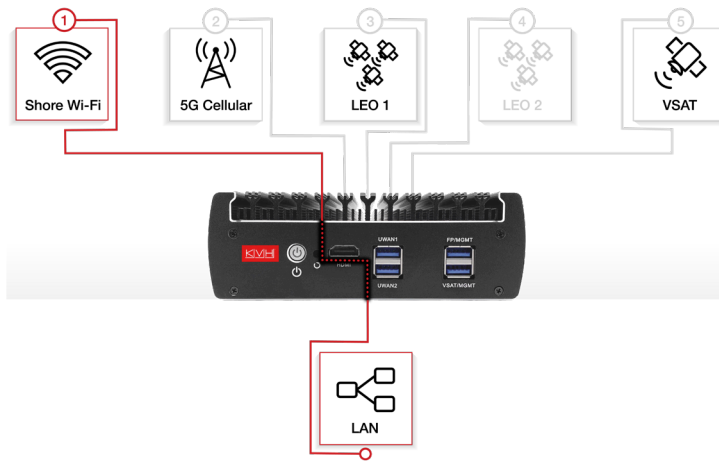

Manage all Wide Area Networks (WANs) based on simple rules for progression based on availability, cost, etc.