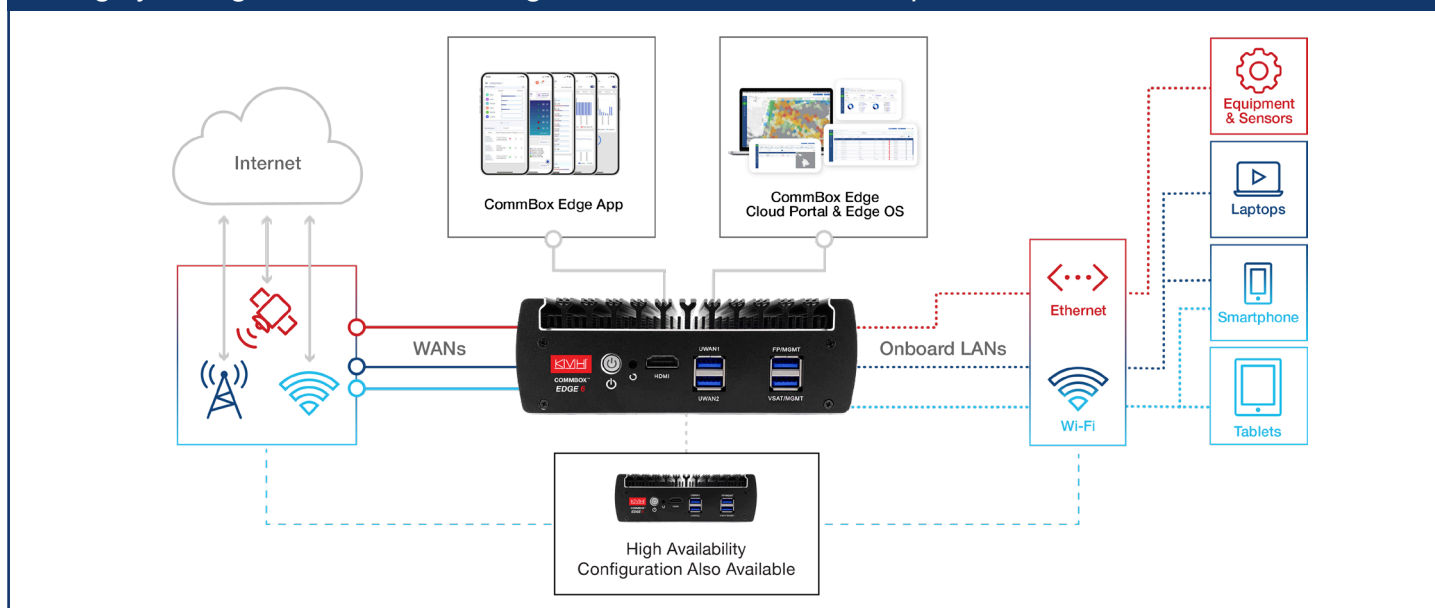

# CommBox™ Edge Communications Gateway

## Highlighting Network Performance Optimization

KVH's CommBox Edge offers a powerful on-vessel addition to your network infrastructure. Create an onboard network that meets your most demanding requirements with multiple easy-to-use and powerful channel management and bonding capabilities.

### Highly configurable network design with versatile interface options