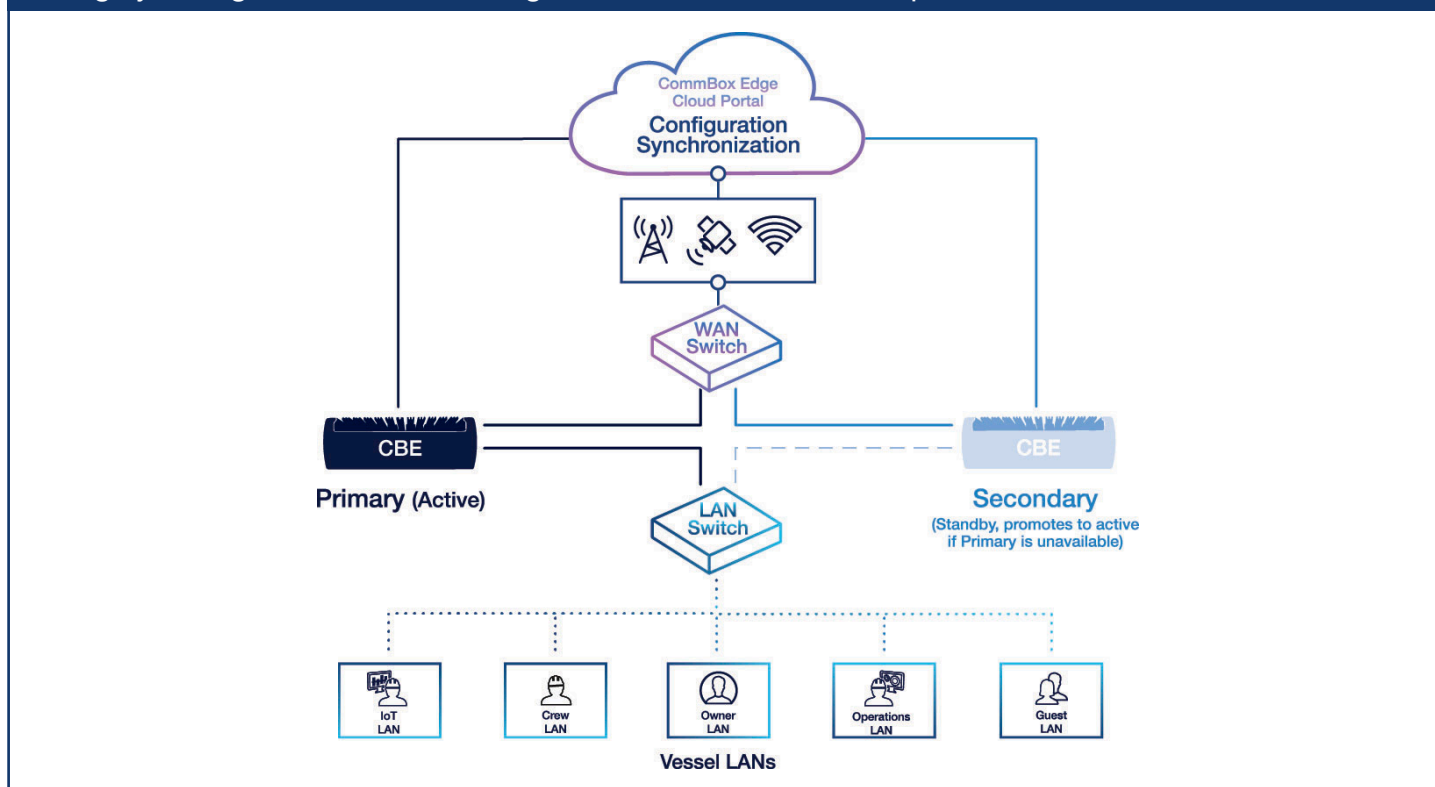

Highly configurable network design with versatile interface options

Visit kvh.com/edge or contact sales@kvh.com for more details.