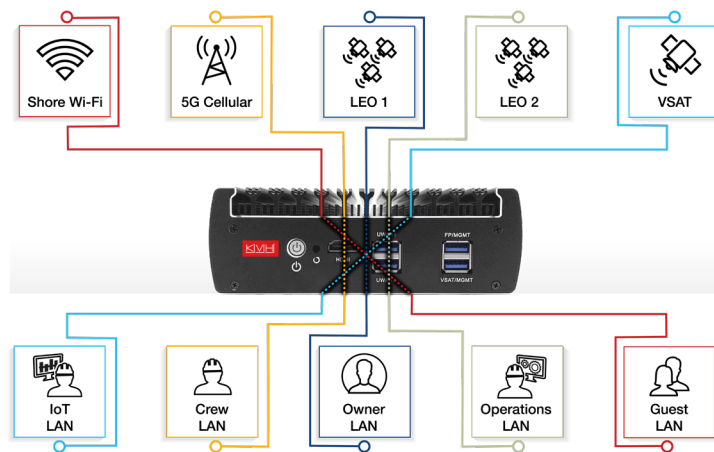

Establish rules to govern which WANs support which Local Area Networks (LANs), devices, and users based on data consumption, availability, etc.