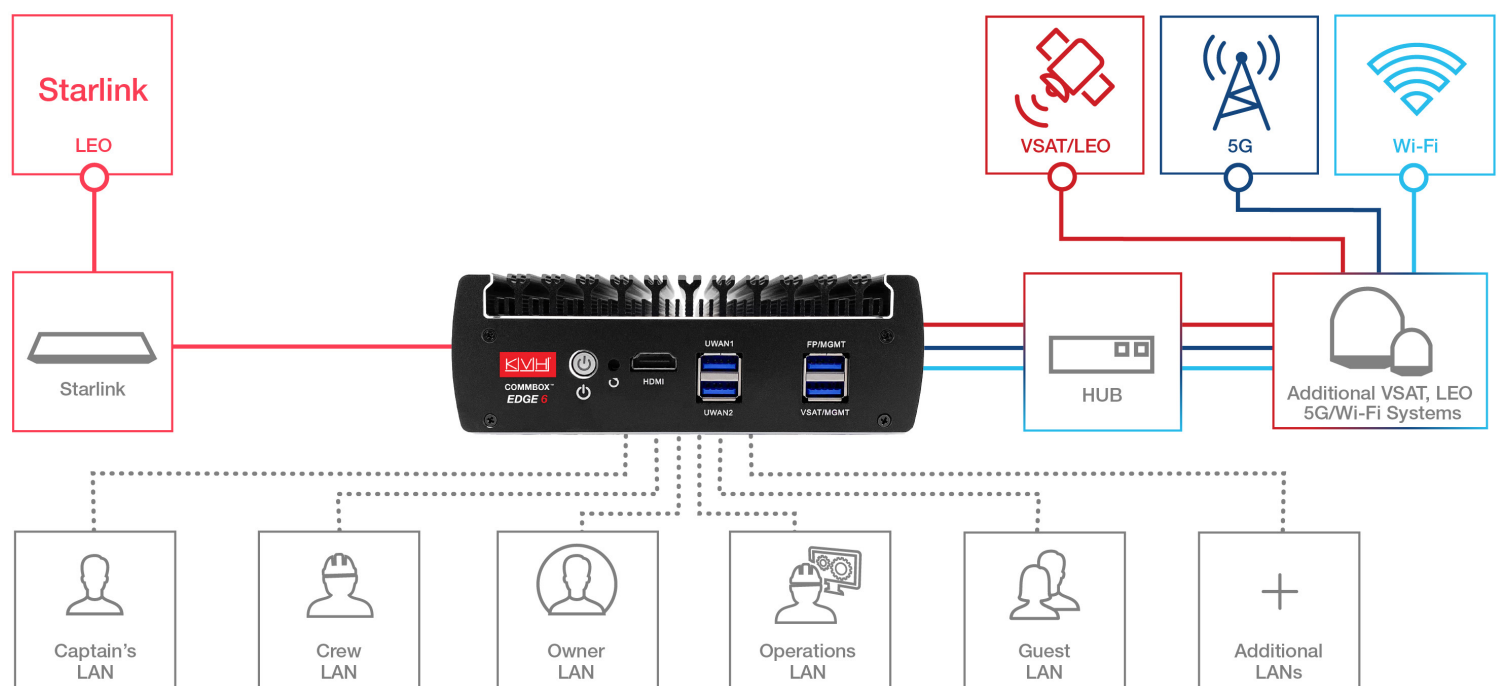

# Give Your Starlink the Ultimate Edge: CommBox™ Edge

Take control of your Starlink with KVH's CommBox Edge Communications Gateway, the most powerful network and bandwidth management solution available.

Starlink offers blazing speeds and low costs but no native controls to manage your data use, data speeds, allowed applications, or how Starlink interacts with your onboard networks.

## CommBox Edge from KVH changes all that, making your Starlink:

Intelligent	Controlled	Networked	Faster	Transparent
Dynamically tune your Starlink performance to your needs and usage in real-time	Use versatile rules to create the perfect network for your needs while managing costs and data use	Add 5G, VSAT & more to create a hybrid solution for superior performance and reliability	Boost your data speeds with unlimited PEP, speed bonding, and load balancing	Manage your communications with real-time reporting on networks, users, apps, and data

## Onboard Edge Computing Designed for Marine Use

CommBox Edge offers a powerful and versatile on-vessel addition to your network infrastructure. Integrate and manage all of your onboard connectivity with marinated solid-state design and high-availability configurations.