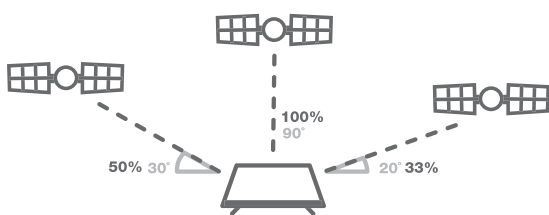

Overcome Flat Panel Signal Loss with Intelligent Hybrid Connectivity

The connectivity options available to commercial vessels and leisure yachts is expanding rapidly with new Low Earth Orbit (LEO) and Medium Earth Orbit (MEO) satellite constellations deployed around the globe. The availability of affordable, practical electronically steered (or flat panel) antenna arrays also offers new options for mariners.

Flat panel arrays are sleek and stylish and, unlike parabolic tracking antennas, have no moving parts. However, flat panels also have weaknesses that can reduce the reliability and availability of service, especially on a moving vessel.

Flat Panels Lose Signal at Low Angles

The more signal that hits the surface of a flat panel antenna, the better the gain and the stronger the signal. When the satellite is directly overhead (90°), the antenna is at maximum gain. However, the gain is only 50% at 30° and 33% at 20°, raising the risk of intermittent or lost connections.

Parabolic Antennas Maintain High Gain

While a tracking parabolic antenna, such as a KVH TracNet™ terminal, has an equivalent footprint but a taller profile than a flat panel system, its design and tracking capabilities enable the antenna to enjoy maximum gain, even if the satellite drops below 0° as the vessel rolls away from the satellite.