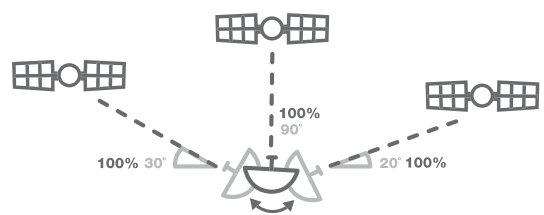

Overcome Flat Panel Signal Loss with Intelligent Hybrid Connectivity

The connectivity options available to commercial vessels and leisure yachts is expanding rapidly with new Low Earth Orbit (LEO) and Medium Earth Orbit (MEO) satellite constellations deployed around the globe. The availability of affordable, practical electronically steered (or flat panel) antenna arrays also offers new options for mariners.

Flat panel arrays are sleek and stylish and, unlike parabolic tracking antennas, have no moving parts. However, flat panels also have weaknesses that can reduce the reliability and availability of service, especially on a moving vessel.

Flat Panels Lose Signal at Low Angles

The more signal that hits the surface of a flat panel antenna, the better the gain and the stronger the signal. When the satellite is directly overhead (90°), the antenna is at maximum gain. However, the gain is only 50% at 30° and 33% at 20°, raising the risk of intermittent or lost connections.

Parabolic Antennas Maintain High Gain

While a tracking parabolic antenna, such as a KVH TracNet™ terminal, has an equivalent footprint but a taller profile than a flat panel system, its design and tracking capabilities enable the antenna to enjoy maximum gain, even if the satellite drops below 0° as the vessel rolls away from the satellite.