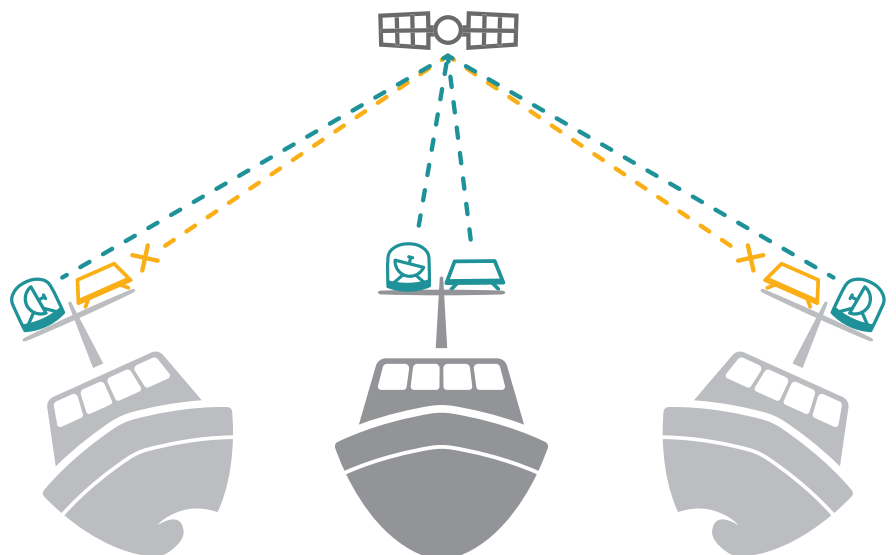

Satellite at an angle.
KVH Connection: **Excellent**
Flat Panel Connection: **Interrupted**

Satellite overhead.
KVH Connection: **Excellent**
Flat Panel Connection: **Excellent**

Satellite at an angle.
KVH Connection: **Excellent**
Flat Panel Connection: **Interrupted**

And if you really want to get the best solution, KVH TracNet terminals also include integrated 5G and Wi-Fi so you can enjoy the fastest shore-based connections available plus satellite communications.

Visit kvh.com/TracNet to learn more.