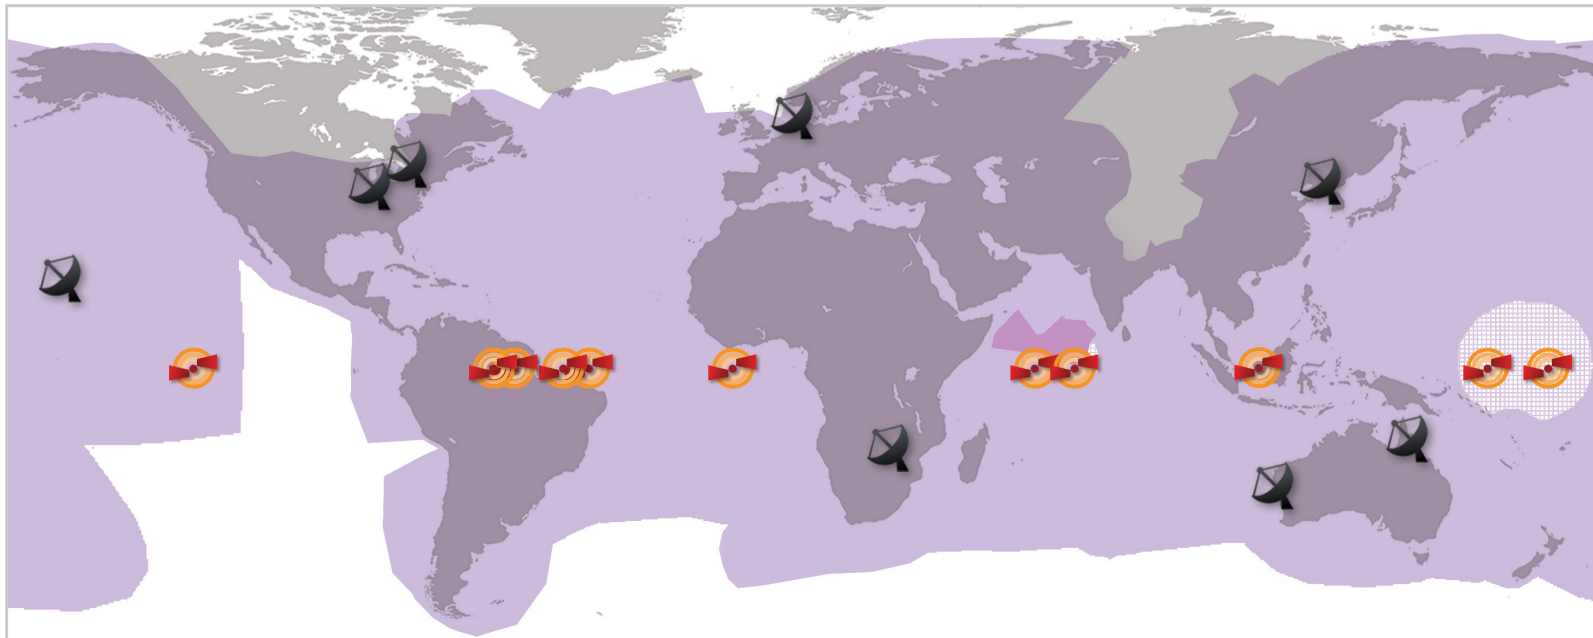

TracPhone® V3HTS

mini-VSAT Broadband_{sm} Coverage, Earth Stations & Satellites

-  Ku-band Coverage
-  Anticipated Future Coverage
-  The TracPhone V3HTS is a 2-axis, stabilized antenna that does not provide coverage in areas where the satellite is directly overhead.
-  Earth Stations
-  Satellite

Ku-band Locations

EARTH STATION LOCATION	SATELLITE	REGION AREA
U.S.A.: Paumalu, Hawaii	H3e@169.0°E	Pacific Ocean & Asia
U.S.A.: Mountainside, Maryland	IS-34@55.5°W	N. America, Caribbean & N. Atlantic Ocean
	IS-21@58.0°W	S. Atlantic Ocean, Western Europe & Western Africa
	IS-32e@43.1°W	Caribbean, N. Atlantic Ocean
U.S.A.: Atlanta, Georgia	IS-14@45.0°W	Caribbean & Western S. America
	G-18@123.0° W	N. America & Alaska

Ku-band Locations

EARTH STATION LOCATION	SATELLITE	REGION AREA
Germany: Fuchsstadt	IS-33e@60.0°E	Europe, Middle East, Northern Africa & N. Indian Ocean
	IS-39@62.0°E	S. Indian Ocean & Asia
	IS-37e@18.0°W	N. America, Caribbean, S. America
S. Africa: Kruger	IS-33e@59.9°E	Southern Africa
Australia: Lansdale	JCSAT-110A@110.0°E	S. Indian Ocean
S. Korea: Kumsan	IS-33e@60.1°E	Asia-Pacific & E. Indian Ocean
Australia: Oxford Falls	IS-18@180.0°E	Eastern Australia & New Zealand