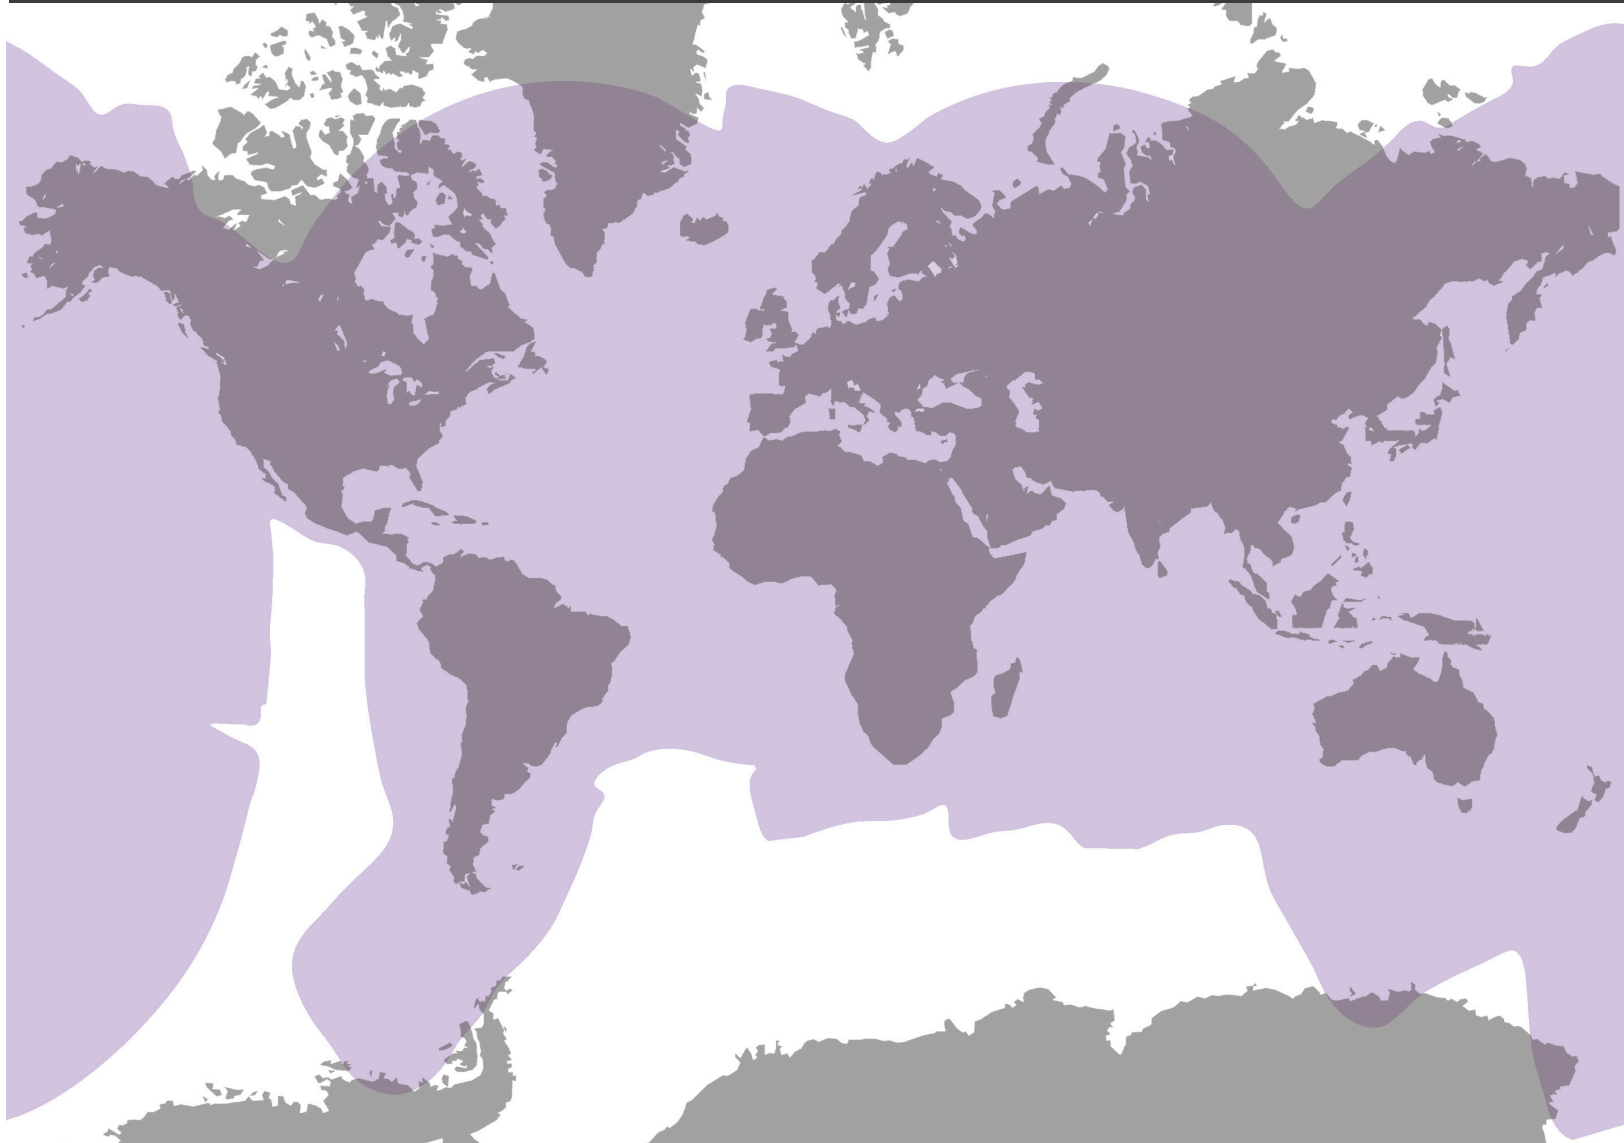

TracNet™ H60 & H90

KVH Global HTS Ku-band Coverage*

 Ku-band Coverage

Visit kvh.com/tracnetmaps
for the latest coverage maps

HO_TracNetH60_H90_Coverage_0223

World Headquarters

KVH Industries, Inc. · Middletown, RI U.S.A.
+1.401.847.3327 · info@kvh.com

KVH Global HTS Ku-band Coverage*

 Ku-band Coverage

Shipping Density:

 High

 Medium

 Low

Visit kvh.com/tracnetmaps
for the latest coverage maps

HO_TracNetH60_H90_Coverage_0223