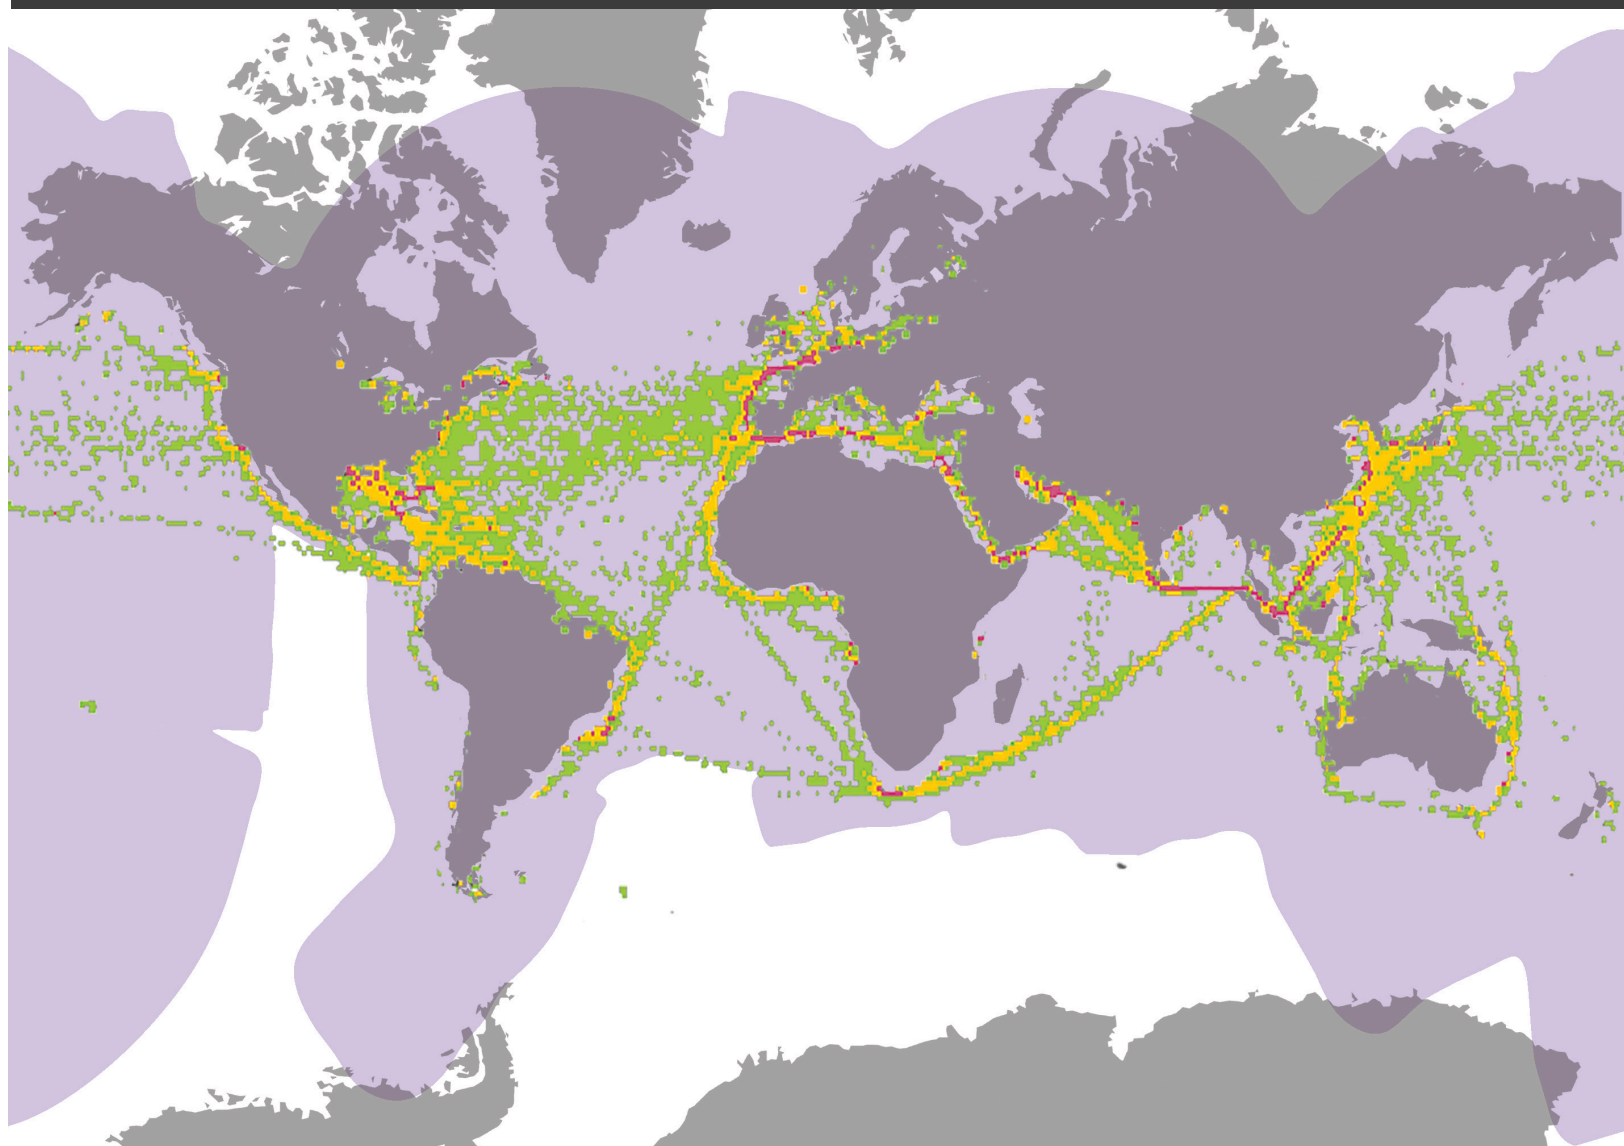

TracNet™ H60 & H90

KVH Global HTS Ku-band Coverage*

 Ku-band Coverage

Visit kvh.com/tracnetmaps
for the latest coverage maps

HO_TracNetH60_H90_Coverage_0223

World Headquarters

KVH Industries, Inc. · Middletown, RI U.S.A.
+1.401.847.3327 · info@kvh.com

KVH Global HTS Ku-band Coverage*

 Ku-band Coverage

Shipping Density:

 High

 Medium

 Low

Visit kvh.com/tracnetmaps
for the latest coverage maps

HO_TracNetH60_H90_Coverage_0223