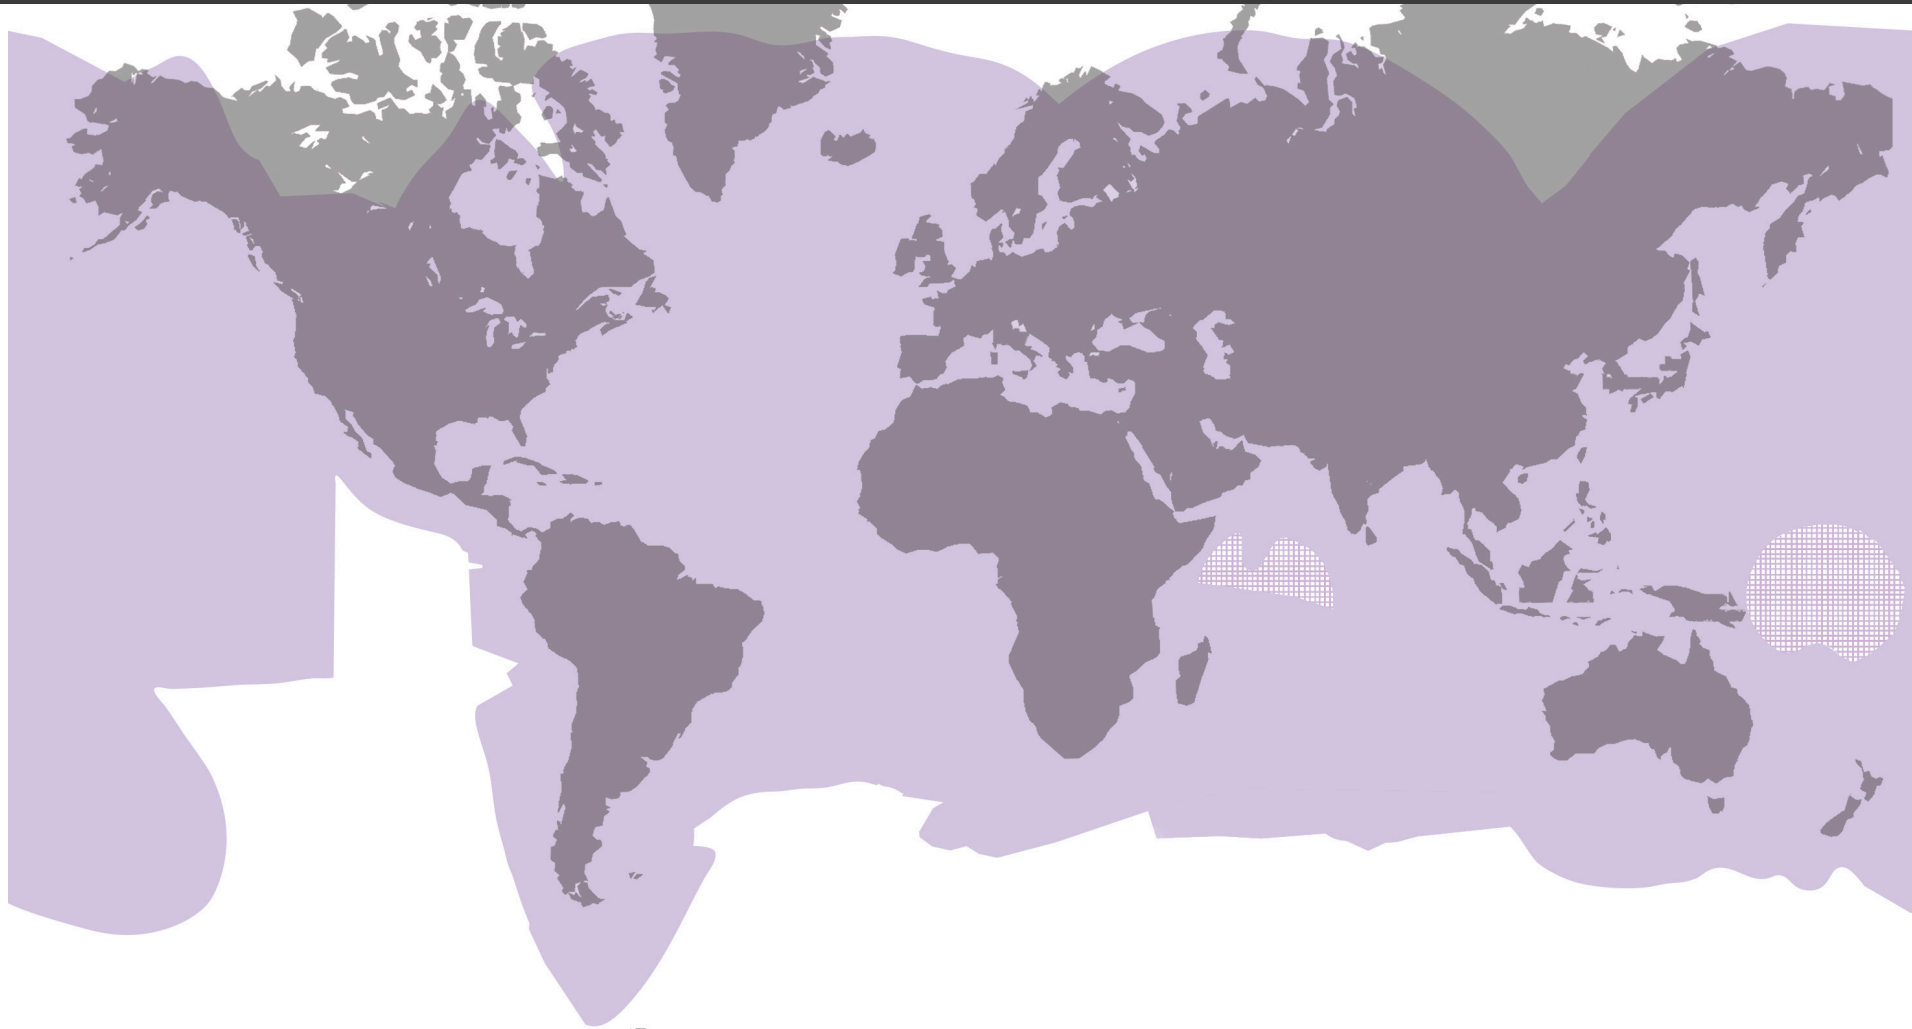

# TracPhone® V3HTS

mini-VSAT Broadband<sub>sm</sub> Ku-band Coverage\*

Visit [kvh.com/htscoverage](https://kvh.com/htscoverage) for the latest coverage maps

 Ku-band Coverage

 The TracPhone V3HTS is a 2-axis, stabilized antenna that does not provide coverage in areas where the satellite is directly overhead.