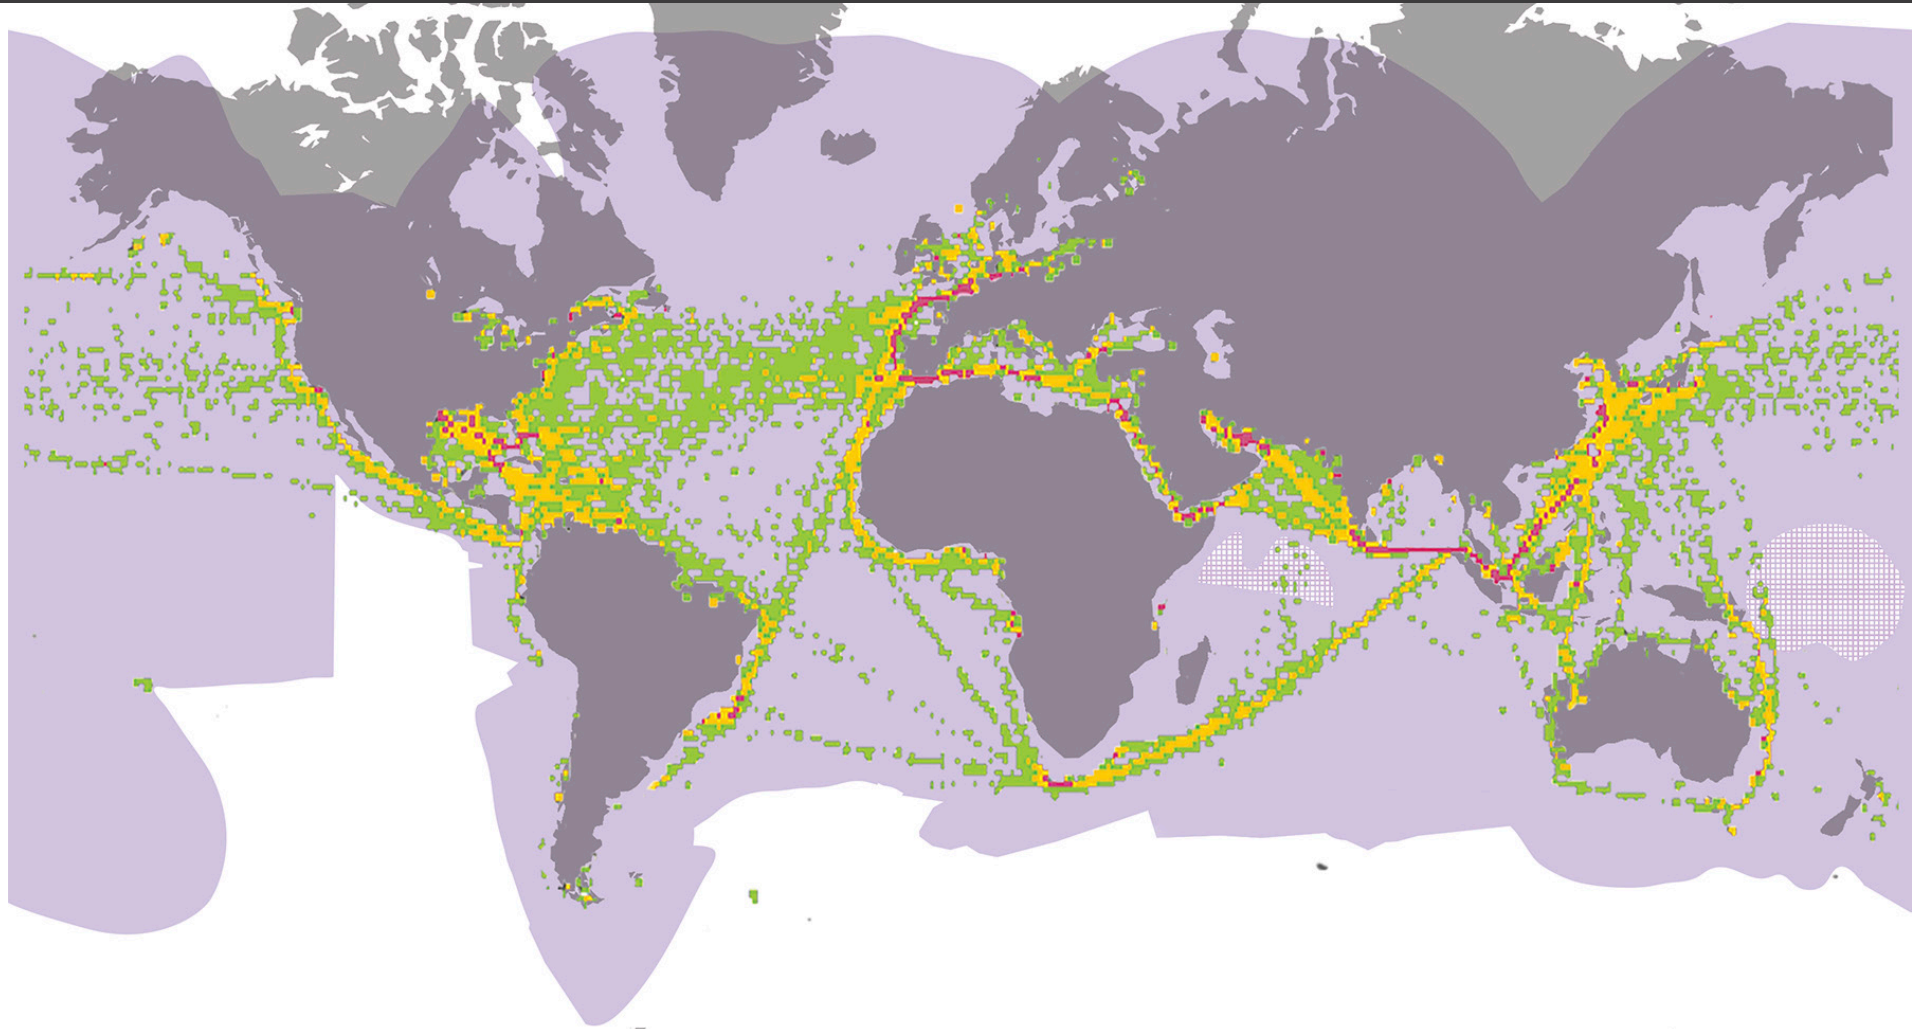

# TracPhone® V3HTS

mini-VSAT Broadband<sub>sm</sub> Ku-band Coverage\*

Visit [kvh.com/htscoverage](http://kvh.com/htscoverage) for the latest coverage maps

 Ku-band Coverage

**Shipping Density:**  High  Medium  Low

 The TracPhone V3HTS is a 2-axis, stabilized antenna that does not provide coverage in areas where the satellite is directly overhead.

**World Headquarters**  
KVH Industries, Inc. · Middletown, RI U.S.A.  
+1.401.847.3327 · [info@kvh.com](mailto:info@kvh.com)

# TracPhone® V3HTS

mini-VSAT Broadband<sub>sm</sub> Ku-band Coverage\*

Visit [kvh.com/htscoverage](https://kvh.com/htscoverage) for the latest coverage maps

 Ku-band Coverage

 The TracPhone V3HTS is a 2-axis, stabilized antenna that does not provide coverage in areas where the satellite is directly overhead.