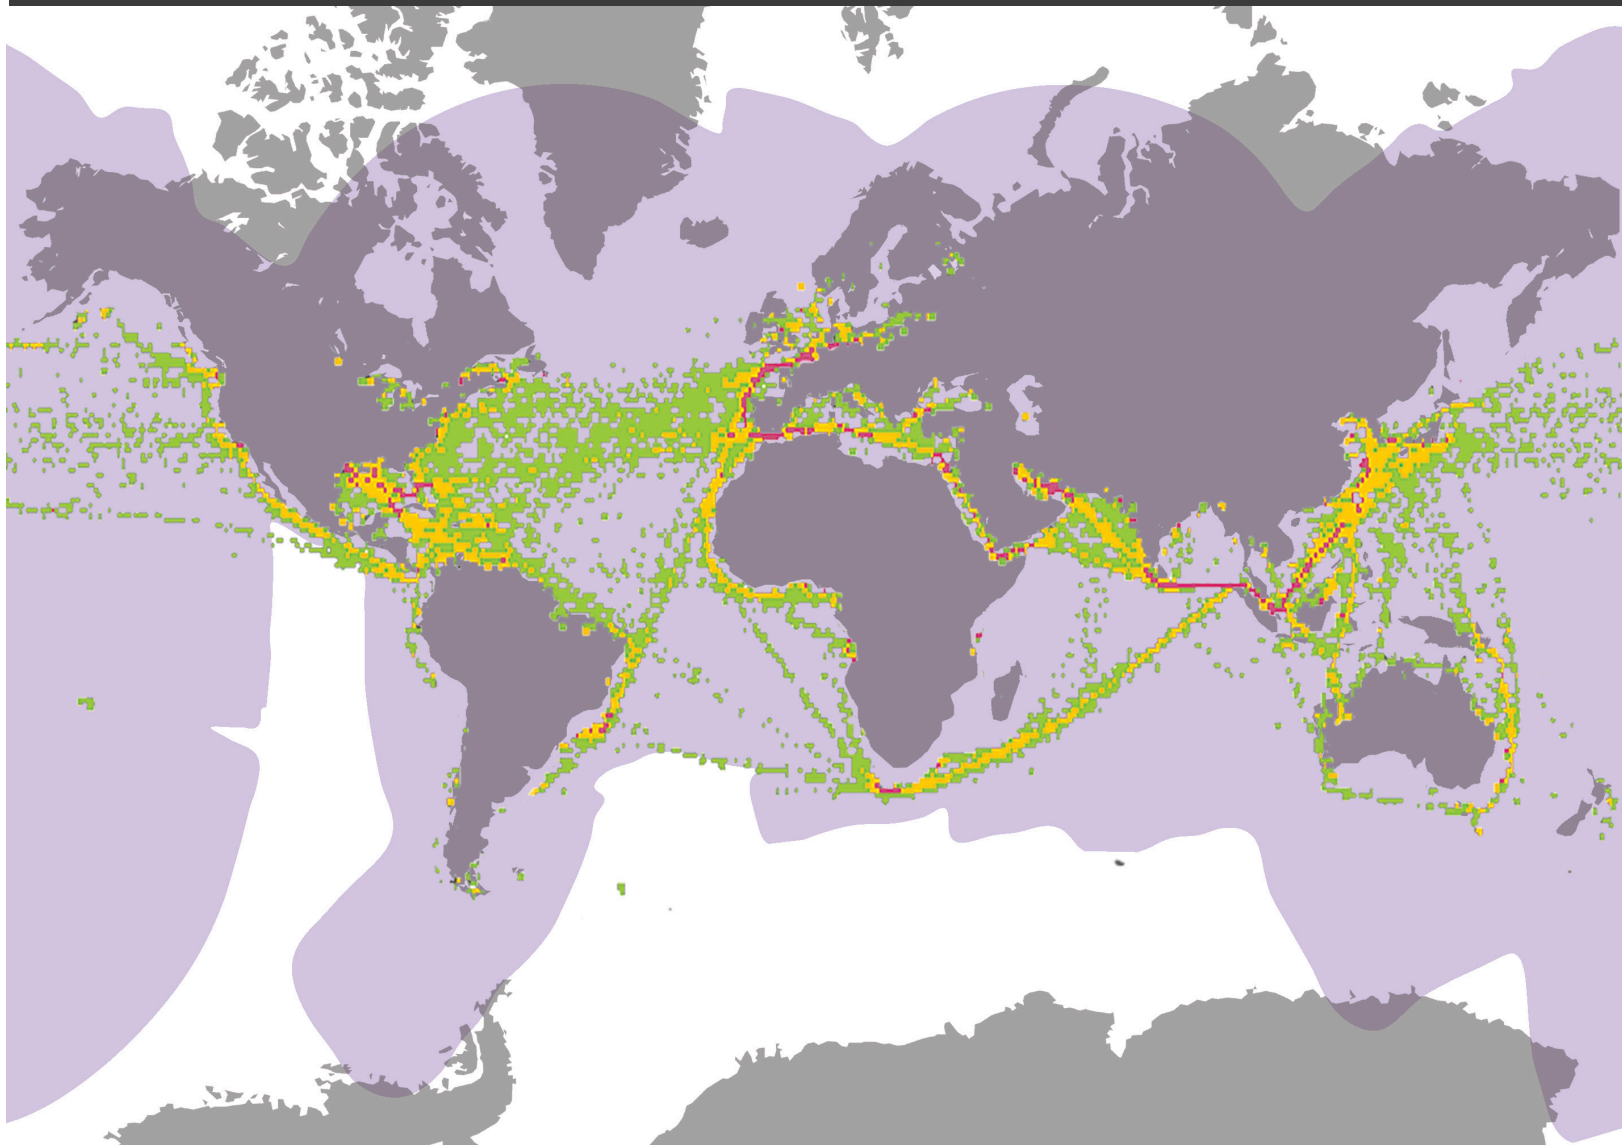

# TracPhone® V7HTS

mini-VSAT Broadband<sub>sm</sub> Ku-band Coverage

 Ku-band Coverage

Visit [kvh.com/htscoverage](https://kvh.com/htscoverage)  
for the latest coverage maps

HO\_V7HTS\_Coverage\_0223

**World Headquarters**  
KVH Industries, Inc. · Middletown, RI U.S.A.  
+1.401.847.3327 · [info@kvh.com](mailto:info@kvh.com)