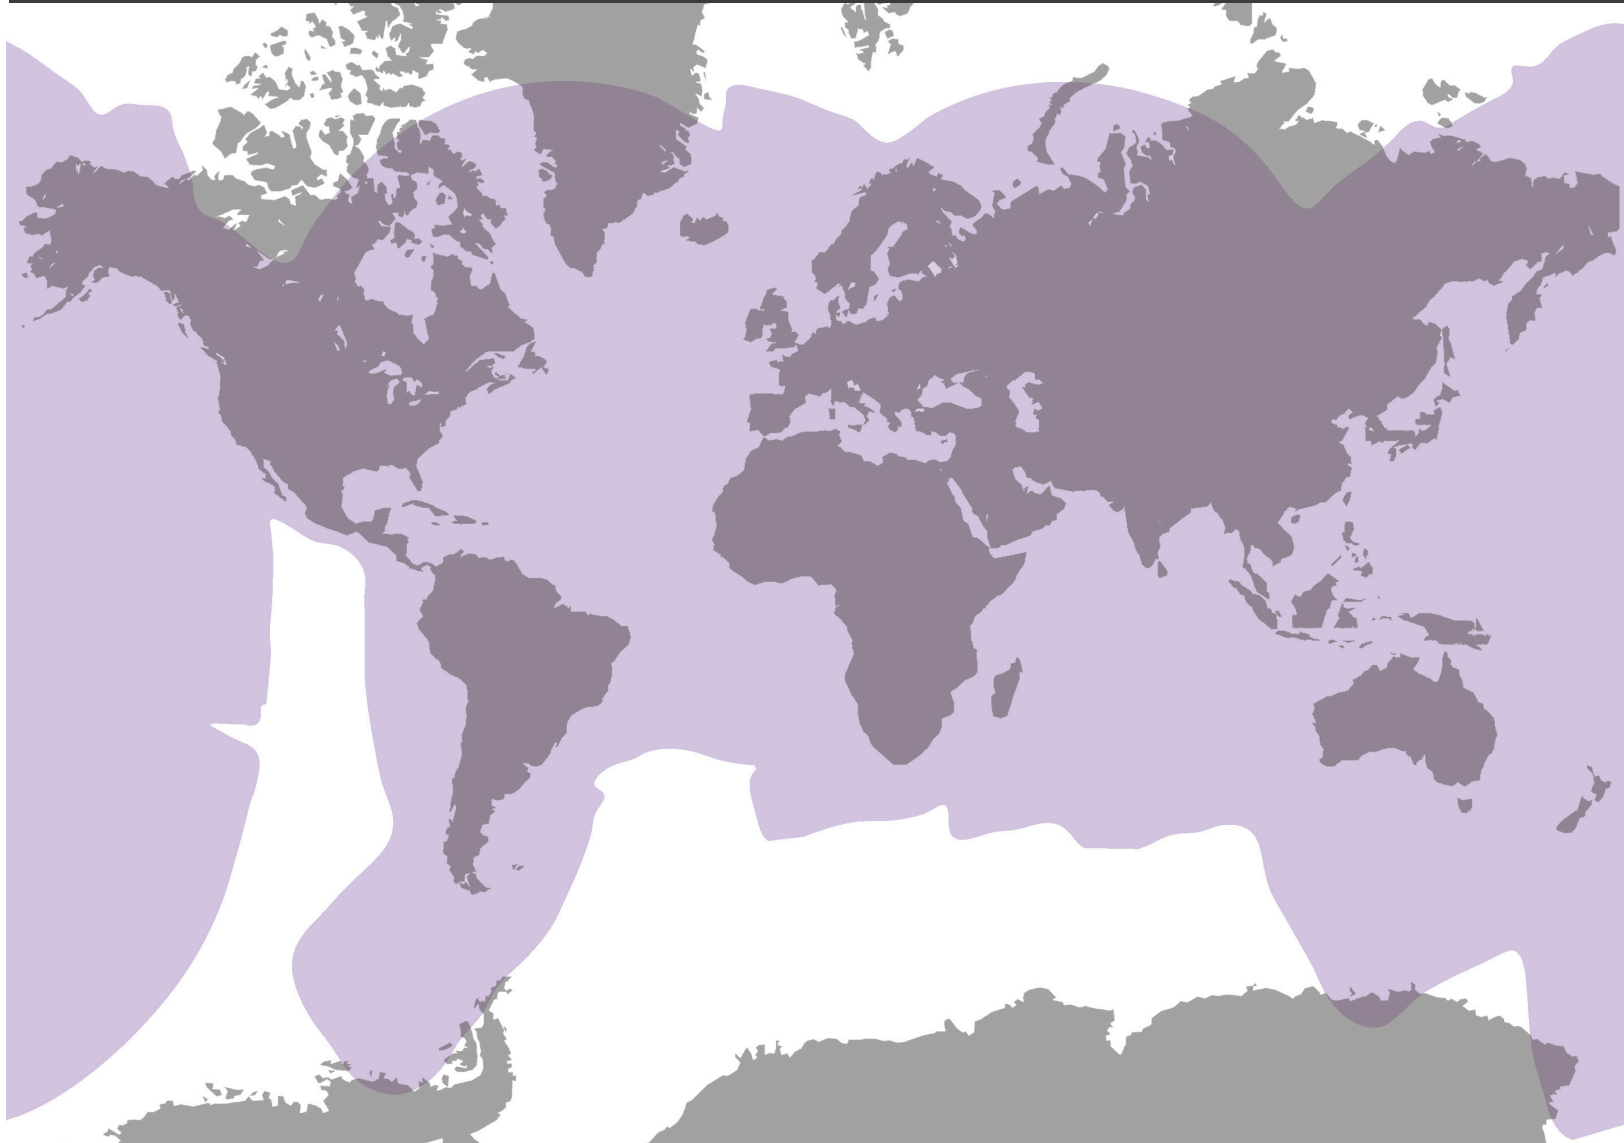

# TracPhone® V7HTS

mini-VSAT Broadband<sub>sm</sub> Ku-band Coverage

 Ku-band Coverage

Visit [kvh.com/htscoverage](https://kvh.com/htscoverage)  
for the latest coverage maps

HO\_V7HTS\_Coverage\_0223