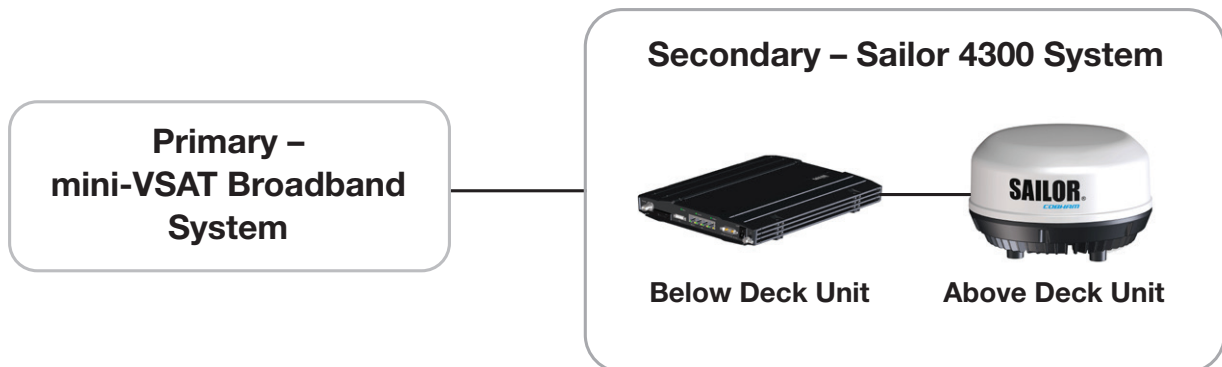

System Diagram: