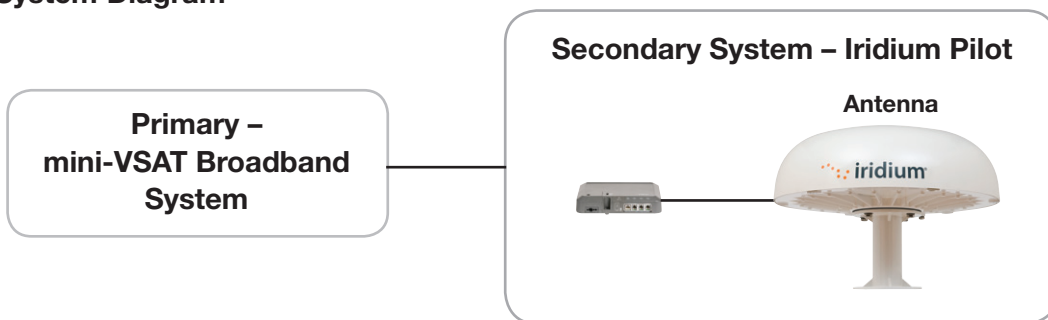

Iridium Pilot Specifications

Service	
Network	Iridium OpenPort
Antenna Type	L-band
Service Coverage Area	Global, pole-to-pole
Data Speeds¹	Up to 134 Kbps bi-directional
Abovedecks Equipment	
Antenna Unit Dimensions	57 cm (D) x 23 cm (h) (22.4" (D) x 9" (h))
Weight	11 kg (25 lb)
Belowdecks Equipment Router	
Dimensions	25 cm (l) x 19 cm (w) x 5.5 cm (h) (9.8" (l) x 7.8" (w) x 2.2" (h))
Weight	1.4 kg (3.0 lb)
Complete System	
System Warranty	Iridium offers a 5-year warranty on the equipment. KVH will coordinate any warranty claims with Iridium's warranty fulfillment department.
Part Number / MSRP (USD)	72-0537-01 / $5,495

¹Published data speeds are maximum speeds and may vary in different regions and under different conditions.

System Diagram

Dealer/Distributor

KVH Industries A/S
EMEA Headquarters
Kokkedal, Denmark
Tel: +45.45.160.180 Fax: +45.45.160.181
Email: info@emea.kvh.com

KVH Industries, Inc.
World Headquarters
Middletown, RI U.S.A.
Tel: +1.401.847.3327 Fax: +1.401.849.0045
Email: info@kvh.com

KVH Industries Pte Ltd.
Asia-Pacific Headquarters
Singapore
Tel: +65.6513.0290 Fax: +65.6472.3469
Email: info@apac.kvh.com