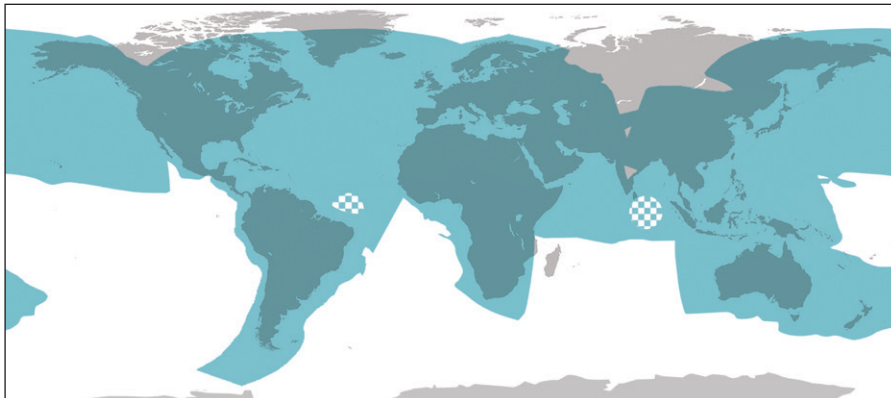

Bring Broadband Hardware & Service Onboard for One Low Monthly Price

In today's competitive market, you need to run a smart and efficient business. That's why KVH has made it even easier to bring broadband connections onboard with our flexible and affordable Equipment Leasing Program. Avoid a major capital investment when upgrading your vessels and treat these powerful SATCOM solutions as a multi-year operating expense. KVH's Leasing Program makes updating your broadband connections and VoIP telephone service more affordable than ever! Contact your dealer/distributor or KVH sales for details.

mini-VSAT Broadband Coverage

TracPhone mini-VSAT Broadband products offer a tremendous coverage area, including the most widely used shipping routes around the world, with high-speed, reliable Internet and voice connections. Visit www.kvh.com/minivsatmap for details.

TracPhone V3/V3IP Ku-band Coverage*

* The TracPhone V3IP and V3 are 2-axis, stabilized antennas that do not provide coverage in areas where the satellite is directly overhead as shown in the hatched areas above.

General Terms

- All prices are in USD and do not include any taxes or fees that may apply.
- All rate plans are based on a minimum 1-year contract.
- Published data rates are rate plan maximums and may vary in different regions and under different conditions. Subscribers will typically experience speeds ship-to-shore that are 70-80% of the published data rates.
- All services and plans are subject to the KVH Master Services Agreement.
- Subscribers are permitted to change subscription plans and suspend service with certain restrictions. For complete details, see "Airtime Rate Plan Change/Suspension Policies" at www.kvh.com/mvbcustomercenter.
- A maximum of 5 Global Static IP addresses are available per modem. See www.kvh.com/staticip for details.
- A KVH-assigned voice line phone number is provided at no charge. A user-specified voice line phone number is $20/month. Contact KVH Airtime Services for available area/city codes.
- Virtual local phone numbers can be added for a monthly fee of $20 per number (5 max per voice line) where available and are subject to in-country regulations. Contact KVH Airtime Services for available area/city codes.
- With Metered Plans, both incoming and outgoing calls are charged at $0.49/minute. A few select countries and satellite phone services are blocked. Contact KVH Airtime Services for special rates for these areas and services.

DS_TP V3_V3IP_AirtimeRates_1-19

KVH Industries A/S
EMEA Headquarters
Kokkedal, Denmark
Tel: +45.45.160.180 Fax: +45.45.160.181
Email: info@emea.kvh.com

KVH Industries, Inc.
World Headquarters
Middletown, RI U.S.A.
Tel: +1.401.847.3327 Fax: +1.401.849.0045
Email: info@kvh.com

KVH Industries Pte Ltd.
Asia-Pacific Headquarters
Singapore
Tel: +65.6513.0290 Fax: +65.6472.3469
Email: info@apac.kvh.com