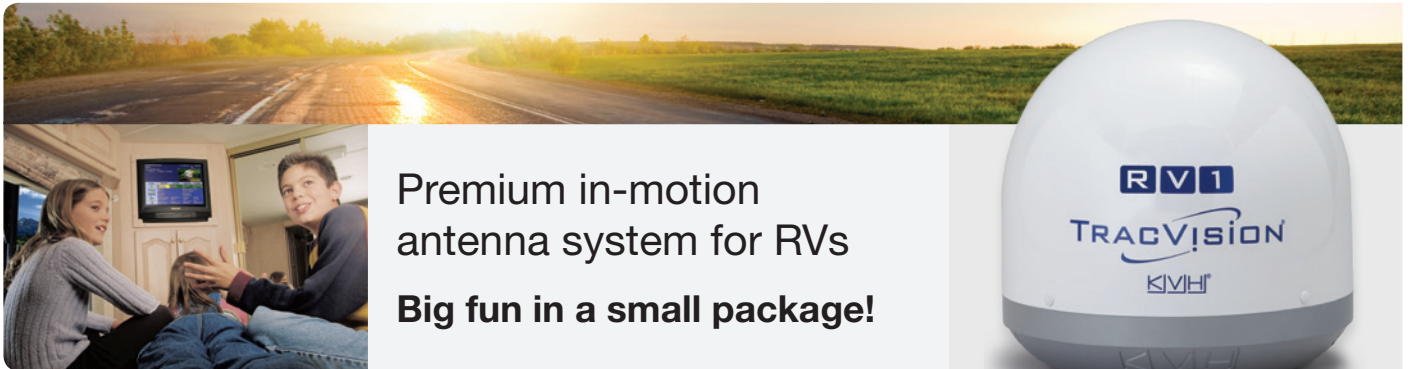

TracVision® RV1

Satellite TV Antenna for Recreational Vehicles

Premium in-motion
antenna system for RVs
Big fun in a small package!

World's smallest and lightest antenna

KVH's ultra-compact TracVision RV1 is the smallest and lightest in-motion satellite TV system on the market, bringing you premium satellite TV entertainment throughout the continental U.S. and selected areas of Europe. Thanks to KVH's RingFire™ technology, the TracVision RV1 offers a 34 cm (13.5 inch) antenna with the highest gain in its class, delivering crystal-clear satellite TV programming wherever you go, even in poor weather. Best of all, the single-cable design makes installation a snap!

Enjoy your favorite satellite TV programs

Whether you're parked or cruising down the highway, enjoy standard-definition programming from DIRECTV®, and both standard- and high-definition programming from DISH Network®, Bell TV, and select linear Ku-band regional services in Europe. That means you can access hundreds of channels of satellite TV programming and music while on your way to your next travel destination. The in-motion operation of TracVision RV1 provides rapid satellite acquisition, and ultra-quiet operation thanks to KVH Whisper Drive™ technology.

TV-Hub for easy operation

The streamlined TracVision TV-Hub is an innovative solution to the satellite TV antenna system's control functions. An IP-enabled antenna control unit with Ethernet connection and built-in Wi-Fi interface, the TV-Hub enables access to system information from any mobile device or computer. It also provides a wizard for easy installation so you can easily get your system up and tracking in no time. Plus, the TV-Hub enables automatic satellite switching, which makes it easy to access all programming and local channels anywhere you travel.